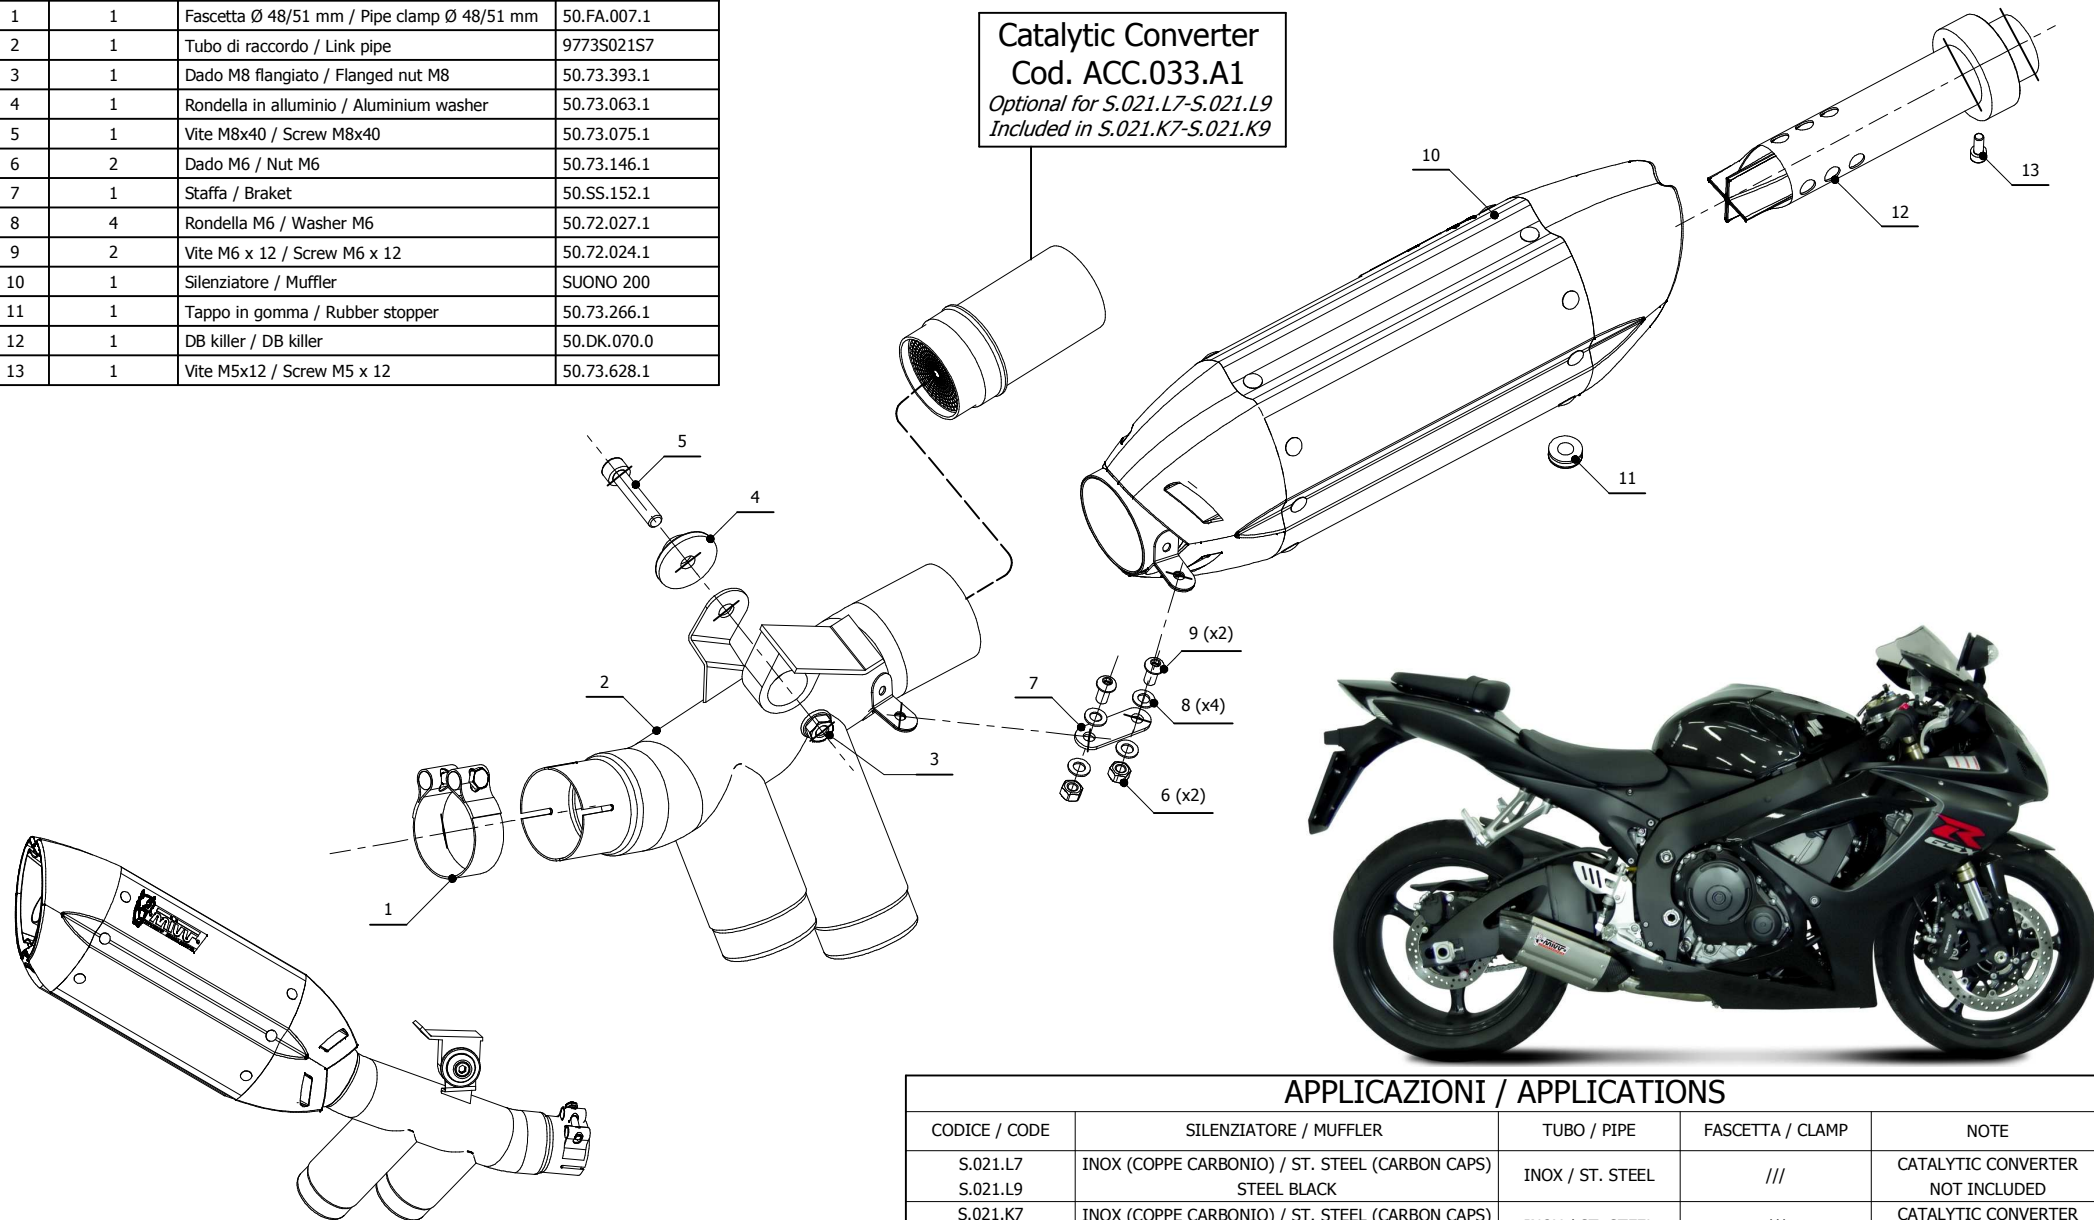

MODEL SUZUKI GSX-R 600/750

YEAR 2006-2007

LINE SLIP ON

MUFFLER SUONO

SCHEMATIC

ELENCO PARTI / PARTS LIST

#	QTÀ / QTY	DESCRIZIONE / DESCRIPTION	CODICE / CODE
1	1	Fascetta Ø 48/51 mm / Pipe clamp Ø 48/51 mm	50.FA.007.1
2	1	Tubo di raccordo / Link pipe	97735021S7
3	1	Dado M8 flangiato / Flanged nut M8	50.73.393.1
4	1	Rondella in alluminio / Aluminium washer	50.73.063.1
5	1	Vite M8x40 / Screw M8x40	50.73.075.1
6	2	Dado M6 / Nut M6	50.73.146.1
7	1	Staffa / Braket	50.SS.152.1
8	4	Rondella M6 / Washer M6	50.72.027.1
9	2	Vite M6 x 12 / Screw M6 x 12	50.72.024.1
10	1	Silenziatore / Muffler	SUONO 200
11	1	Tappo in gomma / Rubber stopper	50.73.266.1
12	1	DB killer / DB killer	50.DK.070.0
13	1	Vite M5x12 / Screw M5 x 12	50.73.628.1

Catalytic Converter
Cod. ACC.033.A1
Optional for S.021.L7-S.021.L9
Included in S.021.K7-S.021.K9

APPLICAZIONI / APPLICATIONS

CODICE / CODE	SILENZIATORE / MUFFLER	TUBO / PIPE	FASCETTA / CLAMP	NOTE
S.021.L7 S.021.L9	INOX (COPPE CARBONIO) / ST. STEEL (CARBON CAPS) STEEL BLACK	INOX / ST. STEEL	///	CATALYTIC CONVERTER NOT INCLUDED
S.021.K7 S.021.K9	INOX (COPPE CARBONIO) / ST. STEEL (CARBON CAPS) STEEL BLACK	INOX / ST. STEEL	///	CATALYTIC CONVERTER INCLUDED